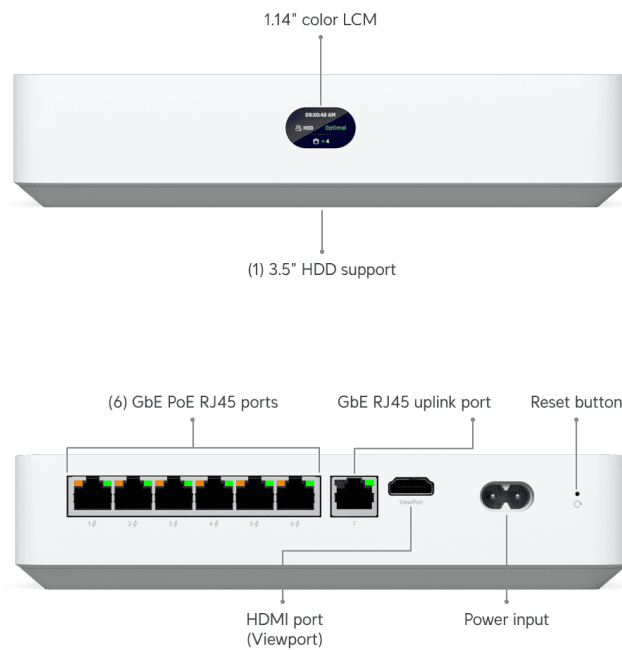

Camera Security / NVRs & Viewport

Network Video Recorder Instant Kit

^ Network Video Recorder Instant

Dimensions	220 x 220 x 47 mm (8.7 x 8.7 x 1.9")
UniFi Application Suite	
Protect	✓
Access	✓
Managed Cameras	(15) HD (8) 2K (6) 4K
Storage Capacity	(1) 3.5" drive bay
Data Protection	✓
Vantage Point	✓
Networking Interface	(1) GbE RJ45 uplink port (6) GbE PoE RJ45 downlink ports (1) HDMI port (Viewport)
Form Factor	Compact Desktop
Mounting	Wall, Din rail mount (Included)

Door Access Support	✓
Hard Drive Capacity	(1) 3.5" HDD support
Max. Power Budget for Drives	11W
Max. Power Consumption	9W ⓘ
Power Method	Universal AC input, 100-240VAC, 1.5A Max, 50/60 Hz
Power Supply	AC/DC, Internal, 60W
PoE Budget	40W
Max. PoE Wattage per Port by PSE	
└ PoE	15.4W
Voltage Range PoE Mode	44-57V
Processor	Quad-core ARM® Cortex®-A55 at 1.7 GHz
Memory	4 GB
Management	Ethernet Bluetooth
Display	1.14" screen

^ G5 Turret Ultra

Dimensions	Ø90 x 71.2 mm (Ø3.5 x 2.8")
IR Night Vision	30 m (98 ft)
Smart Detections (People, Vehicles, Animals)	✓
Resolution	2K
Field of View	H: 102.4°, V: 54.9°, D: 120.6°
Audio	Microphone
Weatherproofing	IP66
Tamper Resistance	IK04
Mounting	Wall, ceiling mount (Included) Junction box, arm mount (Optional)
Networking Interface	10/100 MbE RJ45 port

Video

Image Settings	Color, brightness, sharpness, contrast, white balance, exposure control, 2DNR, 3DNR, NR by motion, masking, text overlay
Max. Frame Rate	30 FPS
Resolution	4MP 2688 x 1512 (16:9)

Optics