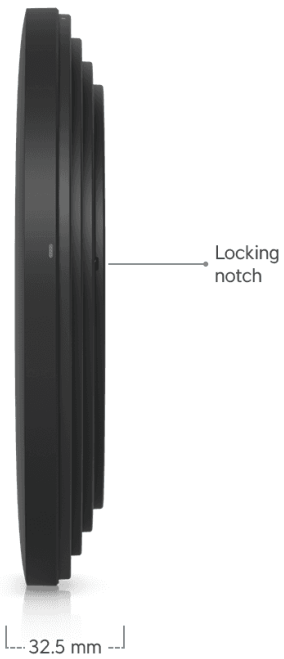

UniFi WiFi / Flagship U7 Pro XGS

8-stream WiFi 7
access point

Tri-radio
2.4 / 5 / 6 GHz

10 / 5 / 2.5 /
1 GbE support

Status LED

500+
connected
devices

Real-time
spectral analysis for
enhanced
channel selection

1,750 ft²
coverage

Ø215 mm

^ Overview

Dimensions	Ø215 x 32.5 mm (Ø8.5 x 1.3")
WiFi Standard	WiFi 7 ⓘ
Spatial Streams	8
Coverage Area	160 m ² (1,750 ft ²)
Max. Client Count	500+
Uplink	10 GbE
Mounting	Ceiling, Wall (Lite Mount Included)
Power Method	PoE++