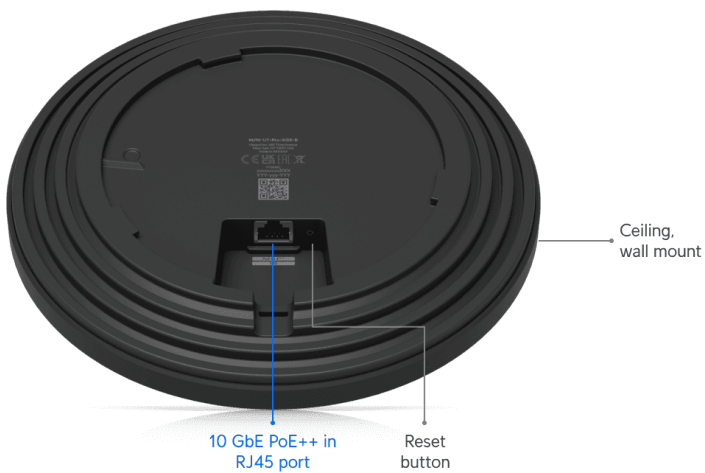

UniFi WiFi / Flagship U7 Pro XGS

8-stream WiFi 7
access point

Tri-radio
2.4 / 5 / 6 GHz

10 / 5 / 2.5 /
1 GbE support

Status LED

500+
connected
devices

Real-time
spectral analysis for
enhanced
channel selection

1,750 ft²
coverage

Ø215 mm

^ Overview

Dimensions	Ø215 x 32.5 mm (Ø8.5 x 1.3")
WiFi Standard	WiFi 7 ⓘ
Spatial Streams	8
Coverage Area	160 m ² (1,750 ft ²)
Max. Client Count	500+
Uplink	10 GbE
Mounting	Ceiling, Wall (Lite Mount Included)
Power Method	PoE++

^ Hardware

Max. Power Consumption	29W
Supported Voltage Range	42.5—57V DC
Networking Interface	(1) 10 GbE RJ45 port
Weight	800 g (1.8 lb)
Management	Ethernet
Enclosure Material	UV-stabilized polycarbonate, aluminum alloy
Mount Material	Stainless steel (SUS304), galvanized steel (SGCC)
LEDs	
System	White/Blue
Channel Bandwidth	HT 20/40, VHT 20/40/80/160, HE 20/40/80/160, EHT 20/40/80/160/240/320 (MHz)
NDA Compliant	✓
Certifications	CE, FCC, IC
Ambient Operating Temperature	-30 to 40° C (-22 to 104° F)
Ambient Operating Humidity	5 to 95% noncondensing