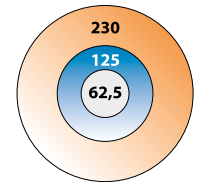

Multimode 62,5/125

Gaine extérieure de couleur orange

Multimode OM2 LSZH 50/125 µm

Terminaisons	1 m	2 m	3 m	5 m	10 m
LC/LC	NGC4101	NGC4102	NGC4103	NGC4104	NGC4105
SC/LC	NGC4106	NGC4107	NGC4108	NGC4109	NGC4110
SC/SC	NGC4111	NGC4112	NGC4113	NGC4114	NGC4115
ST/LC	NGC4116	NGC4117	NGC4118	NGC4119	NGC4120
ST/SC	NGC4121	NGC4122	NGC4123	NGC4124	NGC4125
ST/ST	NGC4126	NGC4127	NGC4128	NGC4129	NGC4130