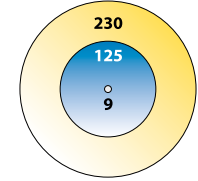

Jarretières optiques

Monomode OS1 LSZH 9/125 µm

Terminaisons	1 m	2 m	3 m	5 m	10 m
LC/LC	NGC4301	NGC4302	NGC4303	NGC4304	NGC4305
SC/LC	NGC4306	NGC4307	NGC4308	NGC4309	NGC4310
SC/SC	NGC4311	NGC4312	NGC4313	NGC4314	NGC4315
ST/LC	NGC4316	NGC4317	NGC4318	NGC4319	NGC4320
ST/SC	NGC4321	NGC4322	NGC4323	NGC4324	NGC4325
ST/ST	NGC4326	NGC4327	NGC4328	NGC4329	NGC4330

Monomode 9/125

Gaine extérieure de couleur jaune

Multimode OM1 LSZH 62.5/125 µm

Terminaisons	1 m	2 m	3 m	5 m	10 m
LC/LC	NGC4001	NGC4002	NGC4003	NGC4004	NGC4005
SC/LC	NGC4006	NGC4007	NGC4008	NGC4009	NGC4010
SC/SC	NGC4011	NGC4012	NGC4013	NGC4014	NGC4015
ST/LC	NGC4016	NGC4017	NGC4018	NGC4019	NGC4020
ST/SC	NGC4021	NGC4022	NGC4023	NGC4024	NGC4025
ST/ST	NGC4026	NGC4027	NGC4028	NGC4029	NGC4030