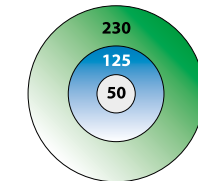

Multimode 50/125

Gaine extérieure de couleur verte

Multimode OM4 LSZH 50/125 µm

Terminaisons	1 m	2 m	3 m	5 m	10 m
LC/LC	NGC4401	NGC4402	NGC4403	NGC4404	NGC4405
SC/LC	NGC4406	NGC4407	NGC4408	NGC4409	NGC4410
SC/SC	NGC4411	NGC4412	NGC4413	NGC4414	NGC4415
ST/LC	NGC4416	NGC4417	NGC4418	NGC4419	NGC4420
ST/SC	NGC4421	NGC4422	NGC4423	NGC4424	NGC4425
ST/ST	NGC4426	NGC4427	NGC4428	NGC4429	NGC4430