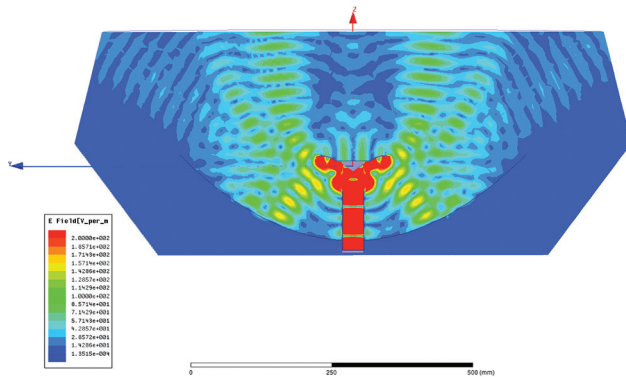

### IsoBeam™

Model: ISO-BEAM-620

The IsoBeam™ is an isolator radome that is available as an optional accessory for the PBE-5AC-620 and other models:

- PowerBeam PBE-M5-620
- RocketDish™ RD-5G30-LW

The innovative RF-choke perimeter of the IsoBeam delivers superior noise immunity in co-location deployments; its perimeter corrugation provides enhanced RF shielding. Compare the two near-field plots below, and note the breakthrough isolation performance of the IsoBeam.

Both near-field plots are displayed in watts and use a linear scale. The strength of the electromagnetic field is color-coded:

- Red: Highest strength
- Green: Medium strength
- Indigo: Lowest strength

Without IsoBeam

With IsoBeam