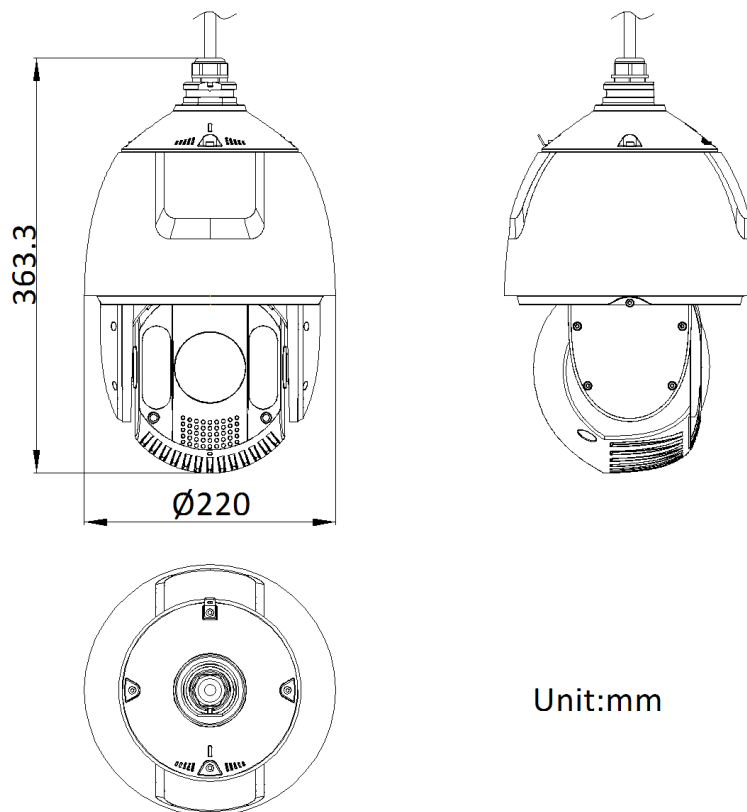

Environment

CE-RoHS (2011/65/EU); WEEE (2012/19/EU);
Reach (Regulation (EC) No 1907/2006)

▪ Available Model

DS-2DE7A232IW-AEB(T5)

▪ Dimension

▪ Accessory

▪ Included

DS-1602ZJ