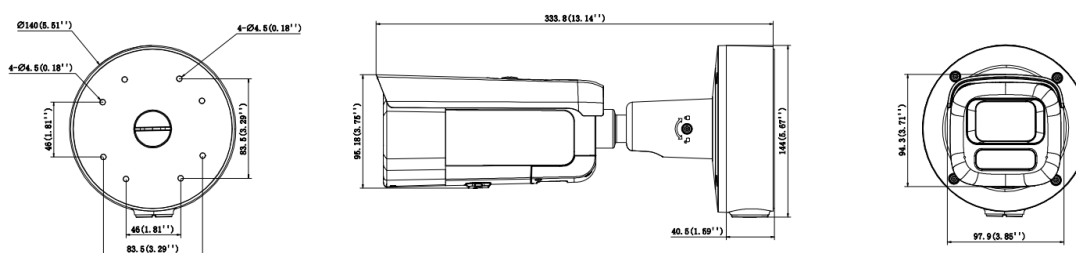

kilometers (1.24 miles) away from coastlines, as well as areas affected by acid rain.
No specific protection	Hikvision products at this level are equipped for use in areas where no specific anti-corrosion protection is needed.

▪ **Available Model**

- DS-2CD2646G2H-IZS2U/SL(2.8-12mm)
- DS-2CD2646G2H-IZS2U/SL(2.8-12mm)(Black)
- DS-2CD2646G2H-IZS2U/SRB(2.8-12mm)
- DS-2CD2646G2H-IZS2U/SRB(2.8-12mm)
- DS-2CD2646G2H-IZS2U/SRB(2.8-12mm)(Black)

▪ **Dimension**

Unit: mm(inch)

▪ **Accessory**

▪ **Optional**

DS-1475ZJ-SUS Vertical pole mount	DS-1476ZJ-SUS Corner mount	DS-1475ZJ-Y Vertical pole mount	DS-1476ZJ-Y Corner mount	DS-2251ZJ Others