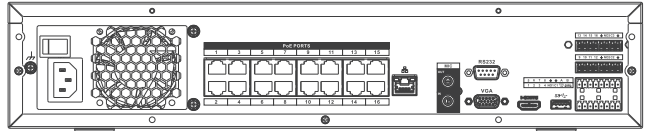

Ordering Information

Type	Part Number	Description
16 Channel NVR	DHI-NVR4816-16P-4KS2	16 Channel 2U 16PoE 4K&H.265 Lite Network Video Recorder
32 Channel NVR	DHI-NVR4832-16P-4KS2	32 Channel 2U 16PoE 4K&H.265 Lite Network Video Recorder

Rear Panel